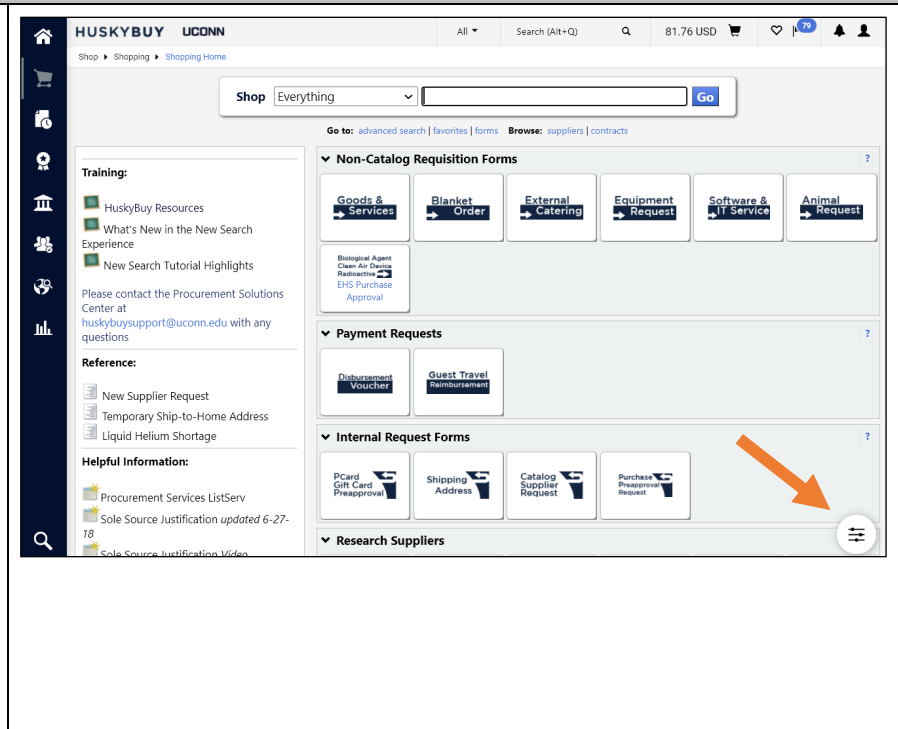

Step	Action	Screenshot
------	--------	------------

**Toggle User Interface**

1

Once logged in, you will notice the user interface toggle switch in the bottom right of the screen.

When you click on the toggle switch, you will be given the option to switch between the New and Classic interface experience.

Choose your option and click **SAVE**.

2

Notice the new user interface experience. You will still have the option to switch back to the Classic user interface until July 26<sup>th</sup>, 2021 when this becomes permanent.