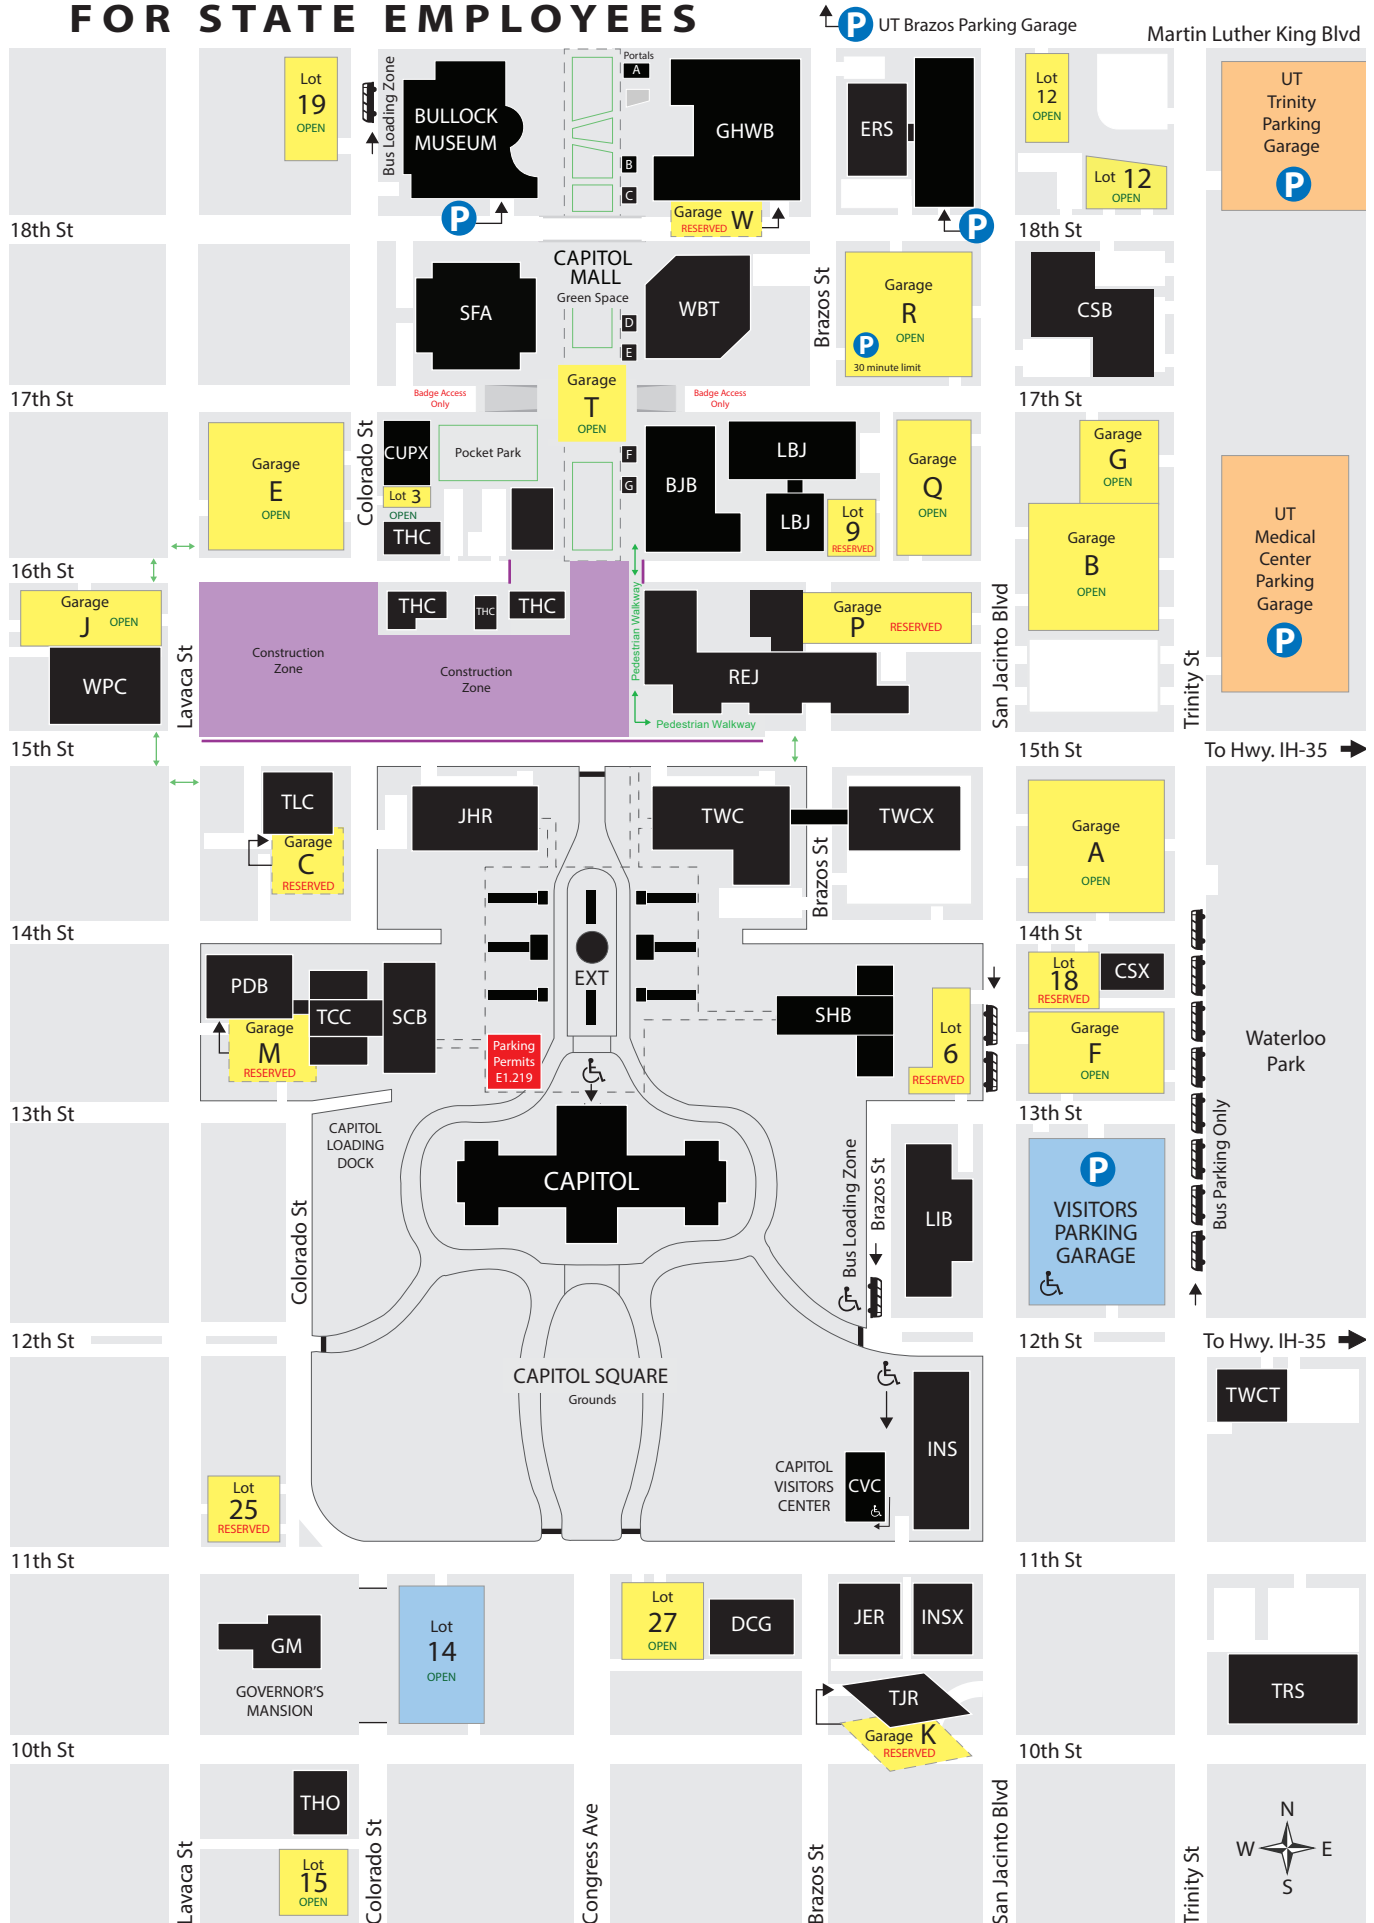

CAPITOL COMPLEX PARKING MAP FOR STATE EMPLOYEES

CAPITOL COMPLEX PARKING MAP FOR STATE EMPLOYEES

KEY TO CAPITOL COMPLEX PARKING MAP

State Employee Parking facility managed by:
Texas Facilities Commission
 Commercial Parking and Special Events
cpse@tfc.state.tx.us
 512.463.8848 www.tfc.texas.gov

OFFICE BUILDINGS

BJB	Barbara Jordan Building	LBJ	Lyndon B. Johnson Building
TSHM	Bob Bullock Texas State History Museum	PDB	Price Daniel, Sr. Building
CAPITOL	Texas Capitol	REJ	Robert E. Johnson Building
EXT	Capitol Extension Building (Underground)	SHB	Sam Houston Building
MALL	Capitol Mall (Green Space)	INS	State Insurance Building
CVC	Capitol Visitors Center	INSX	State Insurance Building Annex
CSB	Central Services Building	SFA	Stephen F. Austin Building
CSX	Central Services Annex	SCB	Supreme Court Building
CUPX	Central Utility Plant	TRS	Teacher Retirement System Building
DCG	Dewitt C. Greer Building	THC	Texas Historical Commission
ERS	Employee Retirement System Building	TLC	Texas Law Center
THO	Ernest O. Thompson Building	TWC	Texas Workforce Commission Building
GHWB	George H.W. Bush Building	TWCX	Texas Workforce Commission Annex
GM	Governor's Mansion	TJR	Thomas Jefferson Rusk Building
JER	James Earl Rudder Building	TCC	Tom C. Clark Building
JHR	John H. Reagan Building	WBT	William B. Travis Building
LIB	Lorenzo de Zavala State Archives and Library	WPC	William P. Clements, Jr. Building