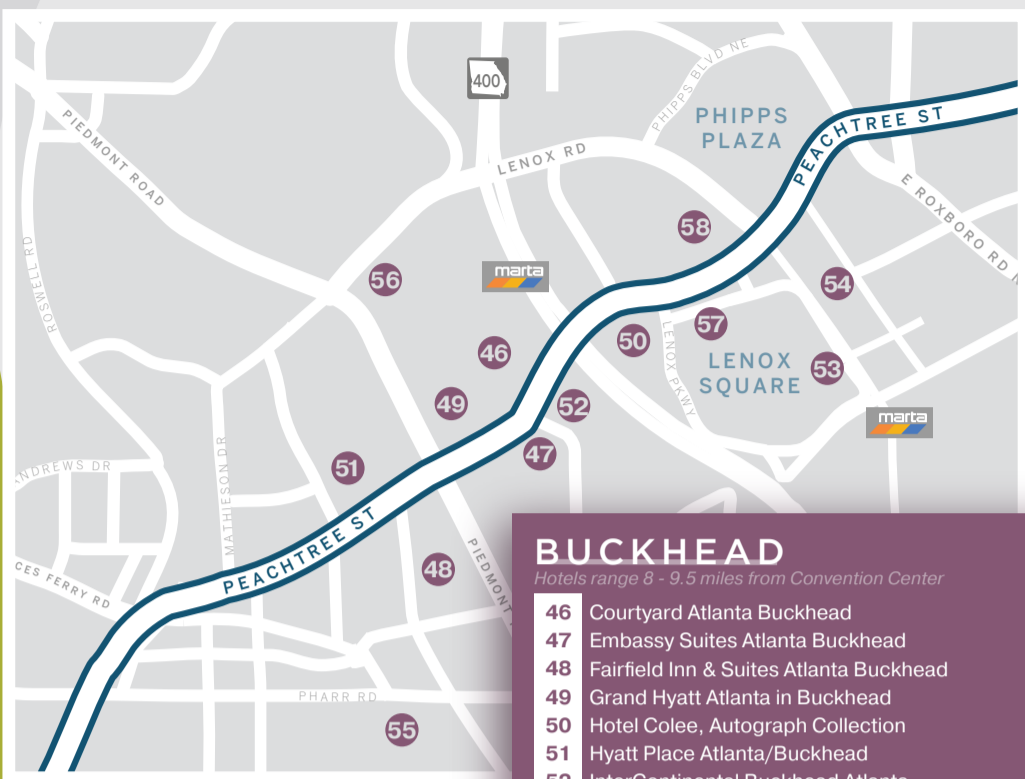

## ATLANTA HOTEL MAP

- ### BUCKHEAD
- Hotels range 8 - 9.5 miles from Convention Center
- 46 Courtyard Atlanta Buckhead
  - 47 Embassy Suites Atlanta Buckhead
  - 48 Fairfield Inn & Suites Atlanta Buckhead
  - 49 Grand Hyatt Atlanta in Buckhead
  - 50 Hotel Colee, Autograph Collection
  - 51 Hyatt Place Atlanta/Buckhead
  - 52 InterContinental Buckhead Atlanta
  - 53 JW Marriott Atlanta Buckhead
  - 54 Marriott Atlanta Buckhead Hotel & Conference Center
  - 55 Residence Inn Atlanta Buckhead
  - 56 SpringHill Suites Atlanta Buckhead
  - 57 The Westin Buckhead Atlanta
  - 58 The Whitley, a Luxury Collection Hotel, Atlanta Buckhead

- ### MIDTOWN
- Hotels range 1.5 - 3 miles from Convention Center
- 31 AC Hotel Atlanta Midtown
  - 32 Canopy by Hilton Atlanta Midtown
  - 33 Crowne Plaza Atlanta Midtown
  - 34 Four Seasons Atlanta
  - 35 The Georgian Terrace Hotel
  - 36 Hampton Inn & Suites Atlanta Midtown
  - 37 Hilton Garden Inn Atlanta Midtown
  - 38 Homewood Suites Atlanta Midtown
  - 39 Hotel Midtown, Curio Collection by Hilton
  - 40 Loews Atlanta Hotel
  - 41 Marriott Suites Atlanta Midtown
  - 42 Moxy Atlanta Midtown
  - 43 Renaissance Atlanta Midtown
  - 44 Sonesta Select Atlanta Midtown
  - 45 Twelve Midtown, Autograph Collection

- ### DOWNTOWN
- Hotels range 0 - 1 mile from the Convention Center
- 17 Hyatt House Atlanta/Downtown\*
  - 18 Hyatt Place Atlanta/Centennial Park\*
  - 19 Hyatt Place Atlanta/Downtown
  - 20 Hyatt Regency Atlanta
  - 21 Inn at the Peachtrees
  - 22 Marriott Marquis Atlanta
  - 23 Omni Atlanta at CNN Center (HQ Hotel)\*
  - 24 Reverb by Hard Rock Atlanta\*
  - 25 The Ritz-Carlton, Atlanta
  - 26 Sheraton Atlanta Downtown
  - 27 Springhill Suites Atlanta Downtown\*
  - 28 Twelve Downtown, Autograph Collection
  - 29 W Atlanta Downtown
  - 30 The Westin Peachtree Plaza
- (\*) Hotel is within walking distance to the Convention Center. Shuttle service will not be provided.