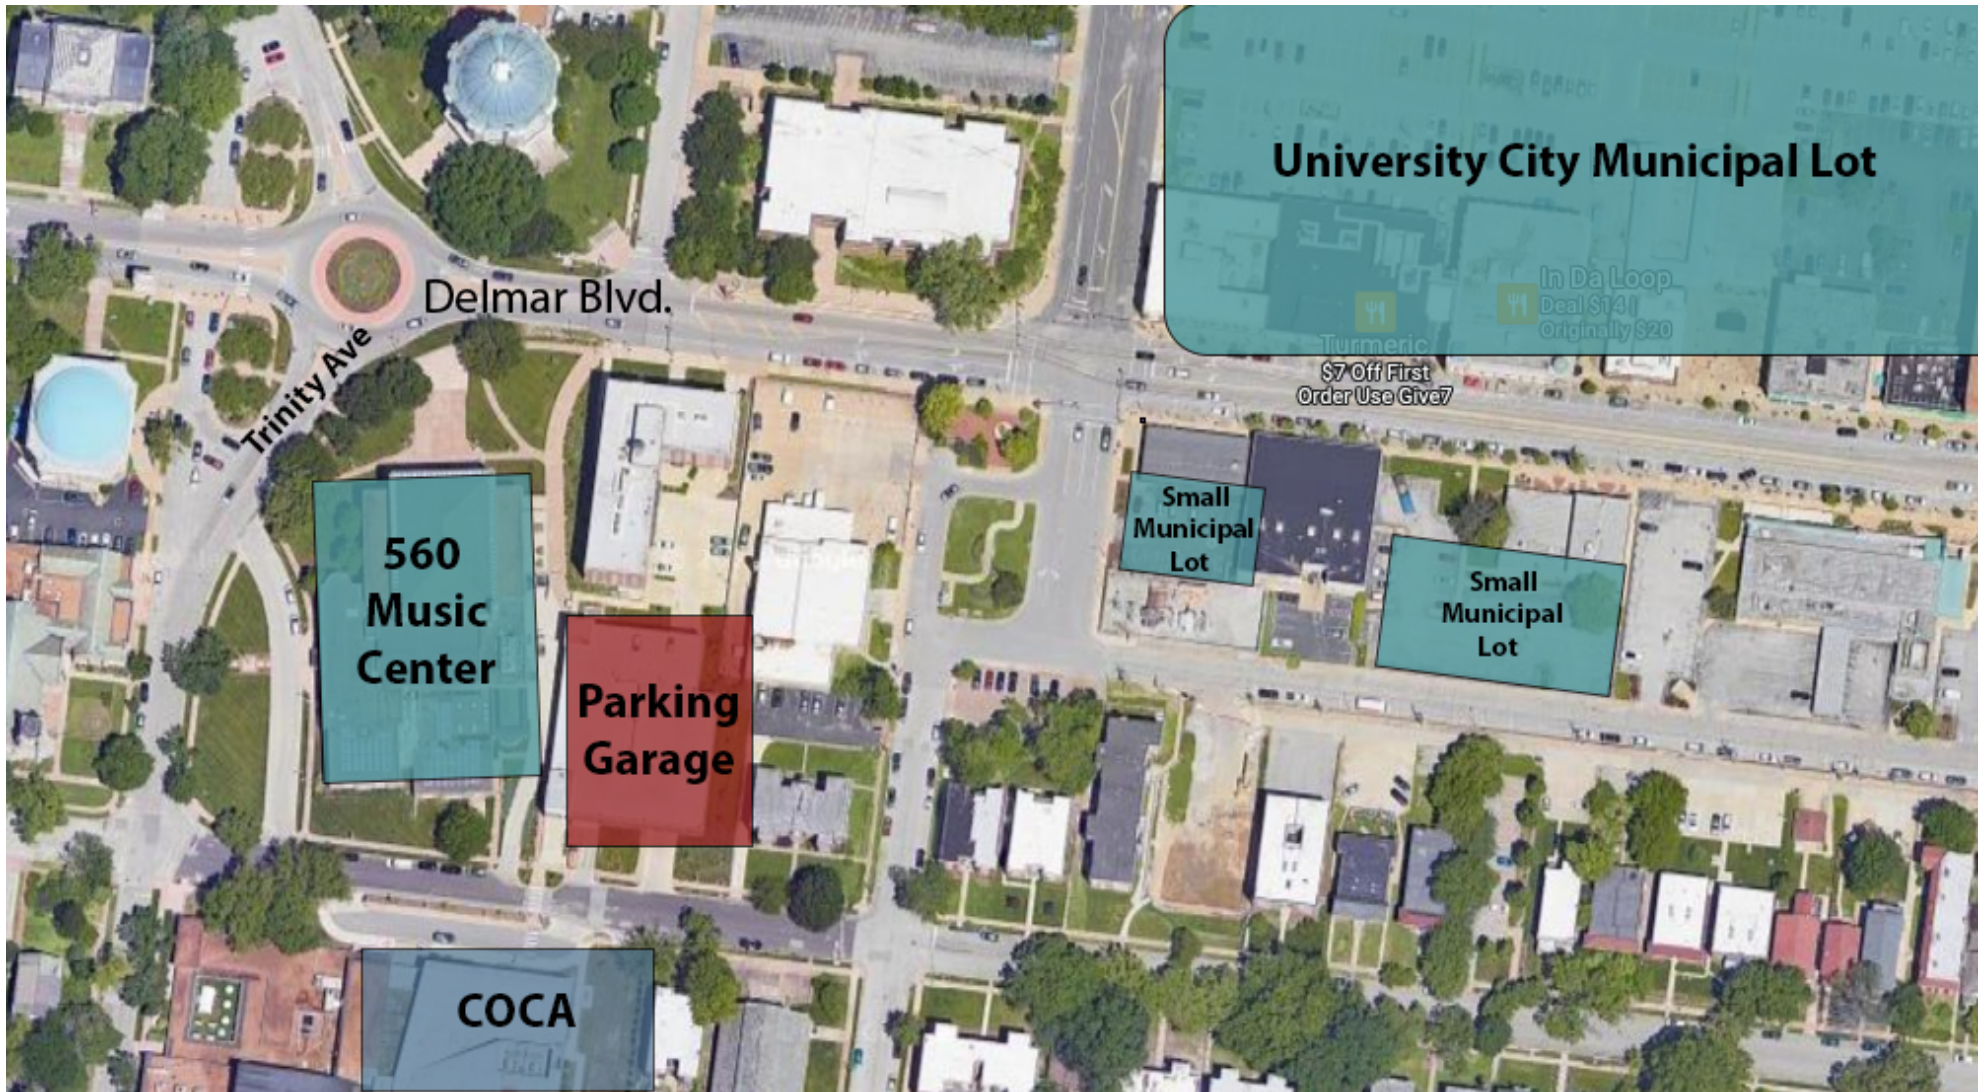

560 Music Center Parking Map

Parking available in the rear of the 560. There is a shared parking garage with COCA (entrance off Washington Ave.) which offers complimentary parking on a first come, first served basis. Other parking options include the municipal lot as well as limited street parking.

**Please do not park on the private streets of the neighborhoods as your car will be subject to towing.*